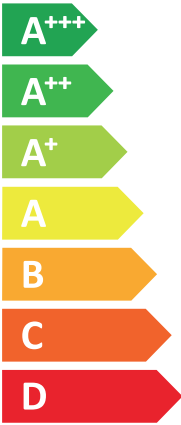

ENERG
енергия · ενέργεια

VIESMANN

VITOCAL 222-S, AWBT-M-E-AC 221.C06

A++

A+

Two icons representing sound power levels: a speaker icon with sound waves and a house icon with sound waves.

39 dB

54 dB

Legend for power output zones:

- Dark blue square: **5 kW**
- Medium blue square: **6 kW**
- Light blue square: **3 kW**

2019

811/2013

5863625-3